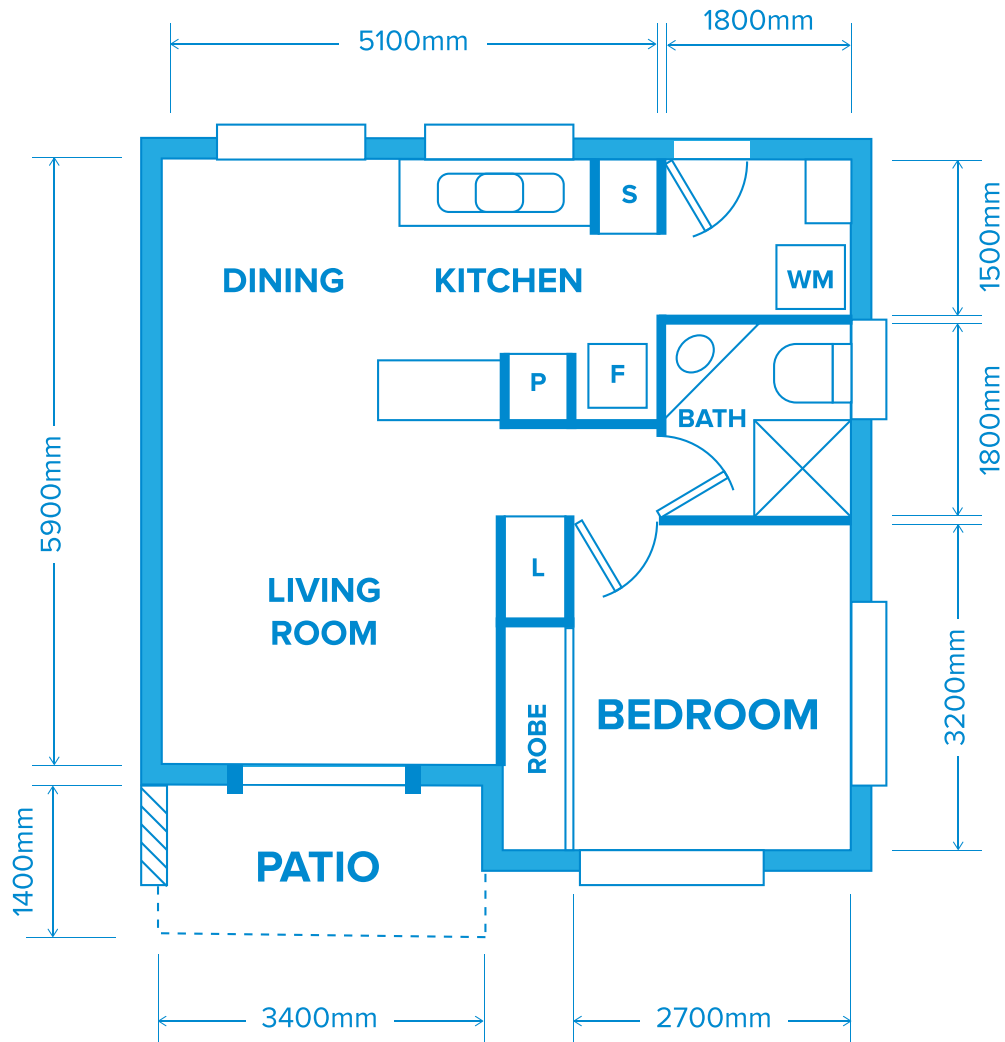

ONE BEDROOM UNIT - TYPICAL FLOOR PLAN

PLEASE NOTE:

There are 12 units available of this particular floor plan (or mirrored) which are unit numbers 3 -5, 14 - 16, and 24 - 29.

The total floor area of a one bedroom unit is 52 square metres.

All measures above are approximations.