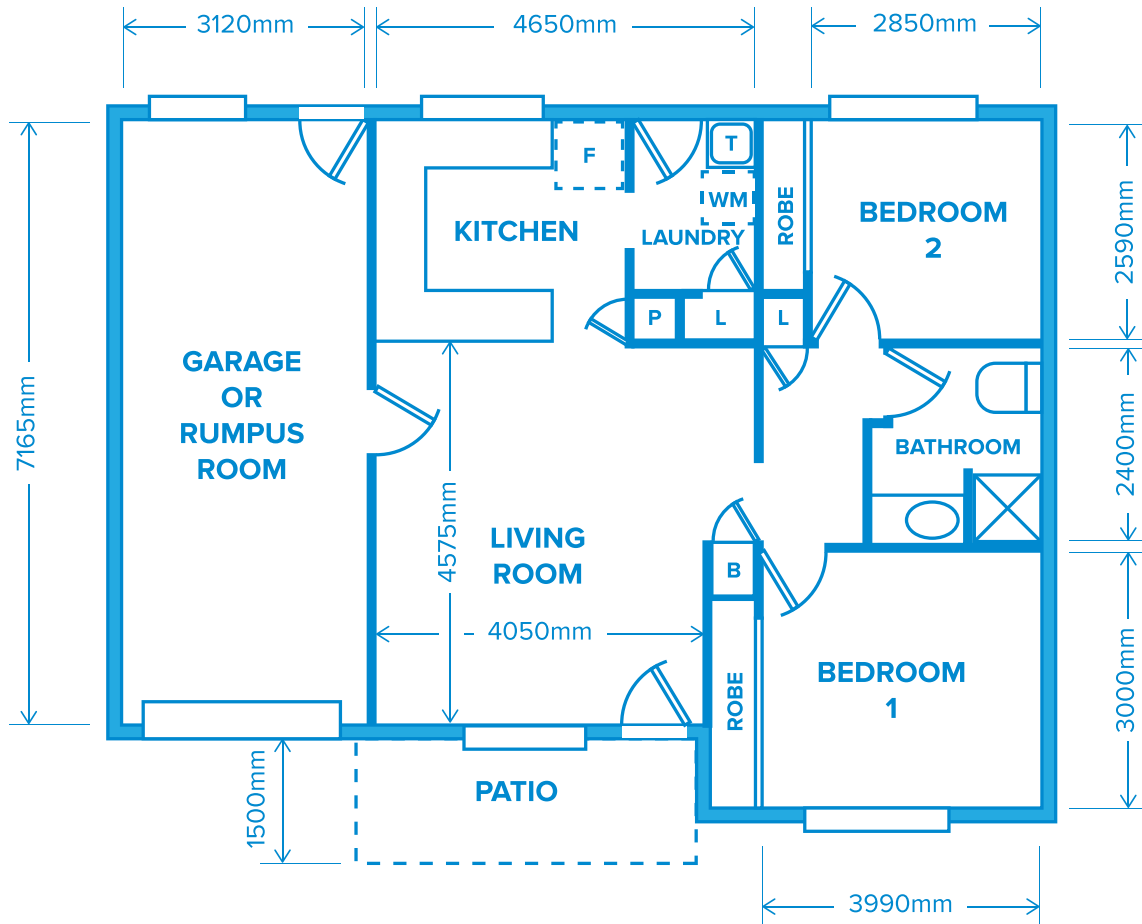

## TWO BEDROOM UNIT - TYPICAL FLOOR PLAN WITH GARAGE OR RUMPUS ROOM

### PLEASE NOTE:

There are 44 units available of this particular floor plan (or mirrored) which are unit numbers 1, 2, 6 - 9, 30 - 49, and 64 - 81.

The total floor area of a two bedroom unit with garage or rumpus room is 93 square metres.

All measures above are approximations.