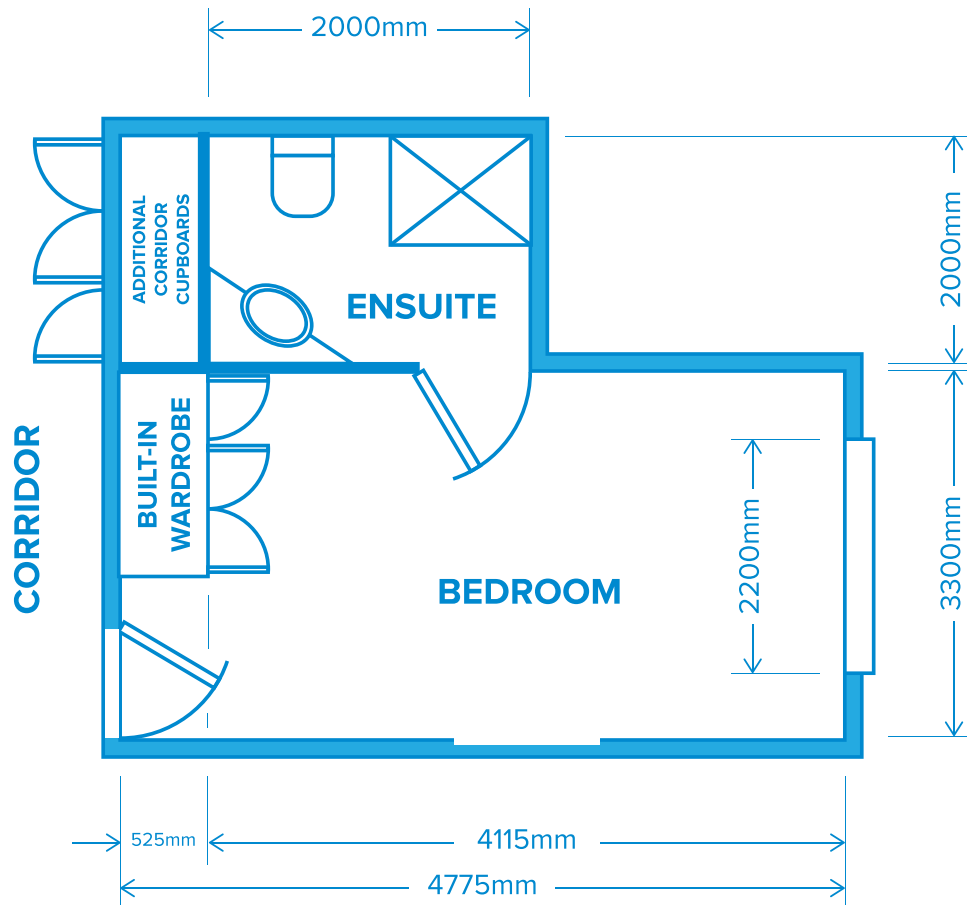

## TOTAL CARE APARTMENT - TYPICAL FLOOR PLAN

**PLEASE NOTE:**

There are 83 Total Care Apartments available of this particular floor plan (or mirrored) which are apartments 1 - 83.

The total floor area of a Total Care Apartment is 18 square metres.

All measures given above are approximations.